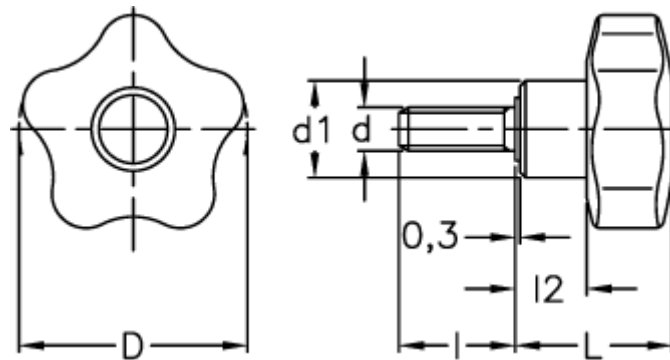

Article number: 23020698213

Description: E+G Lobe knob
VCT.25 p-M5x10-C3, grey cap

Measures

D	= 25
d1	= 13
d 6g	= M5
l	= 10
L	= 19.0
l2	= 8